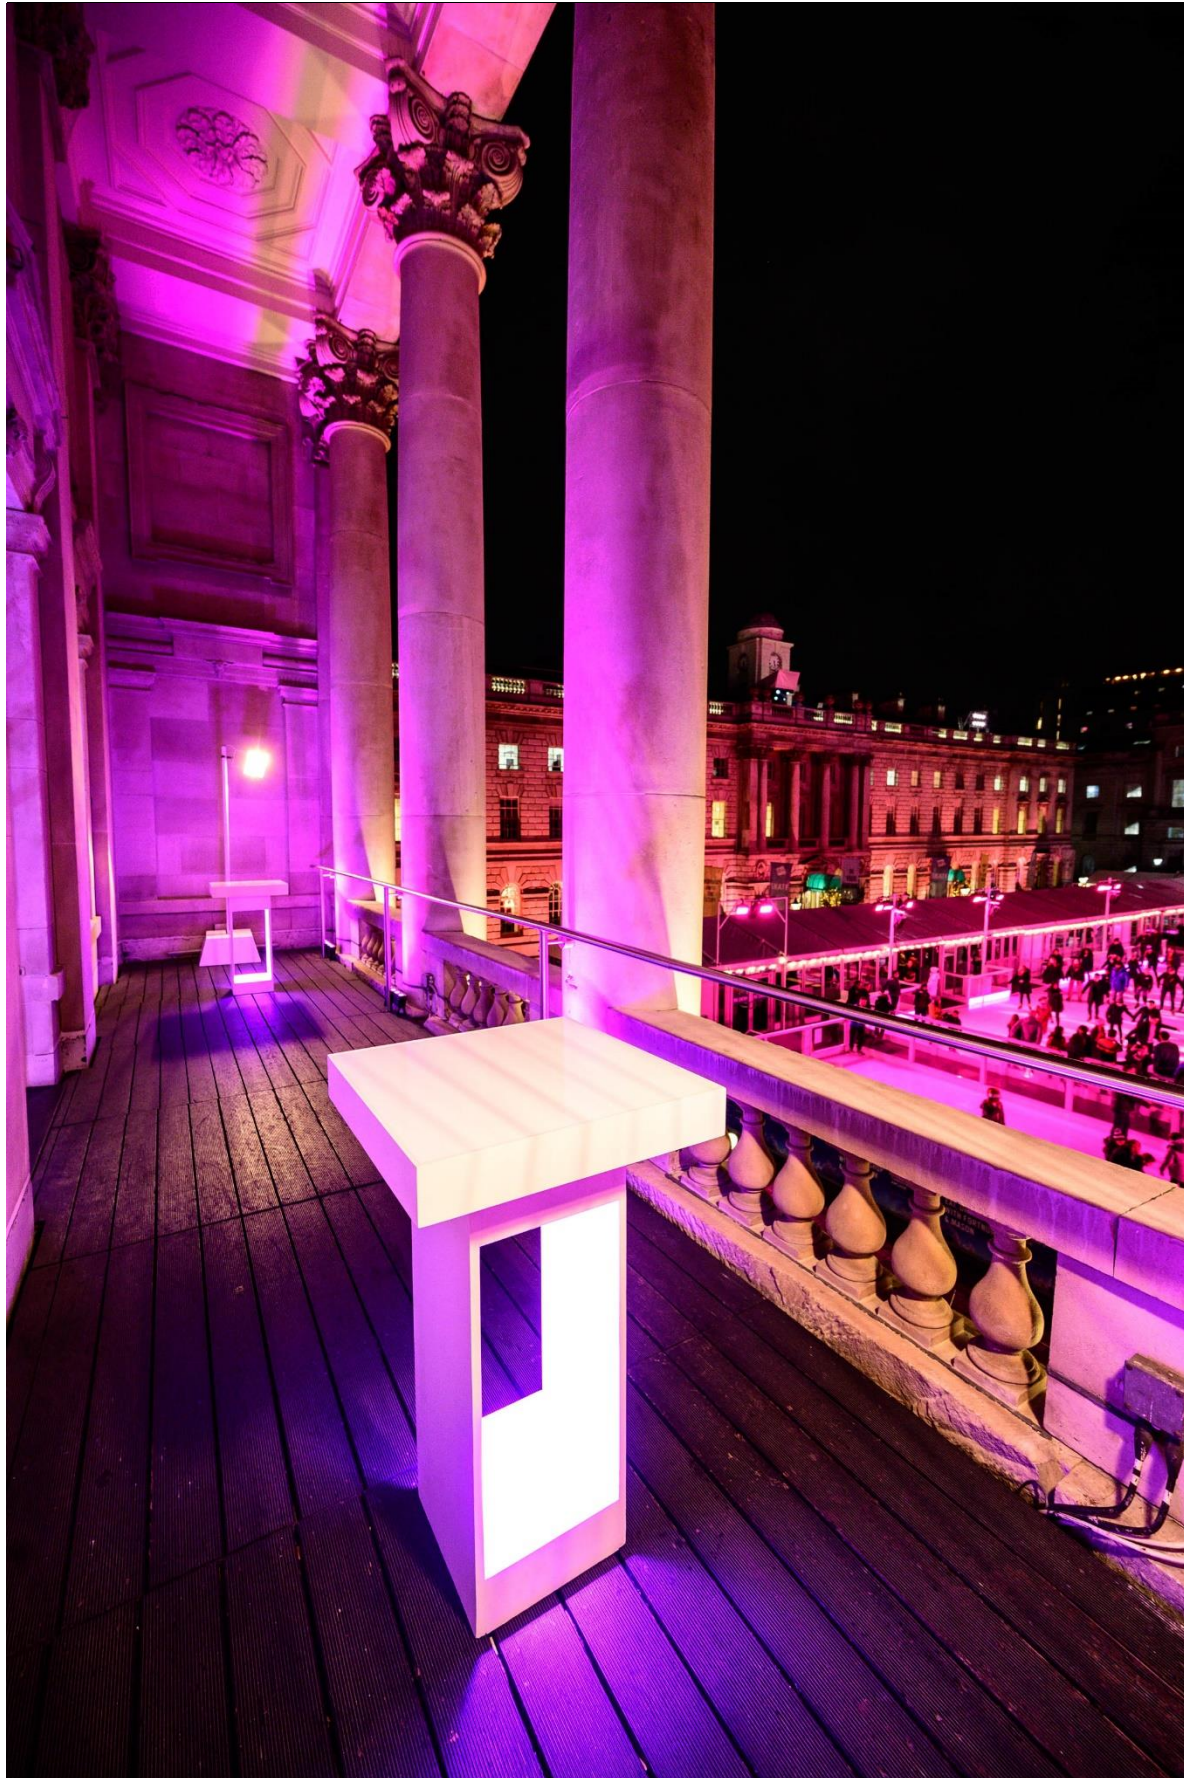

GET IN TOUCH