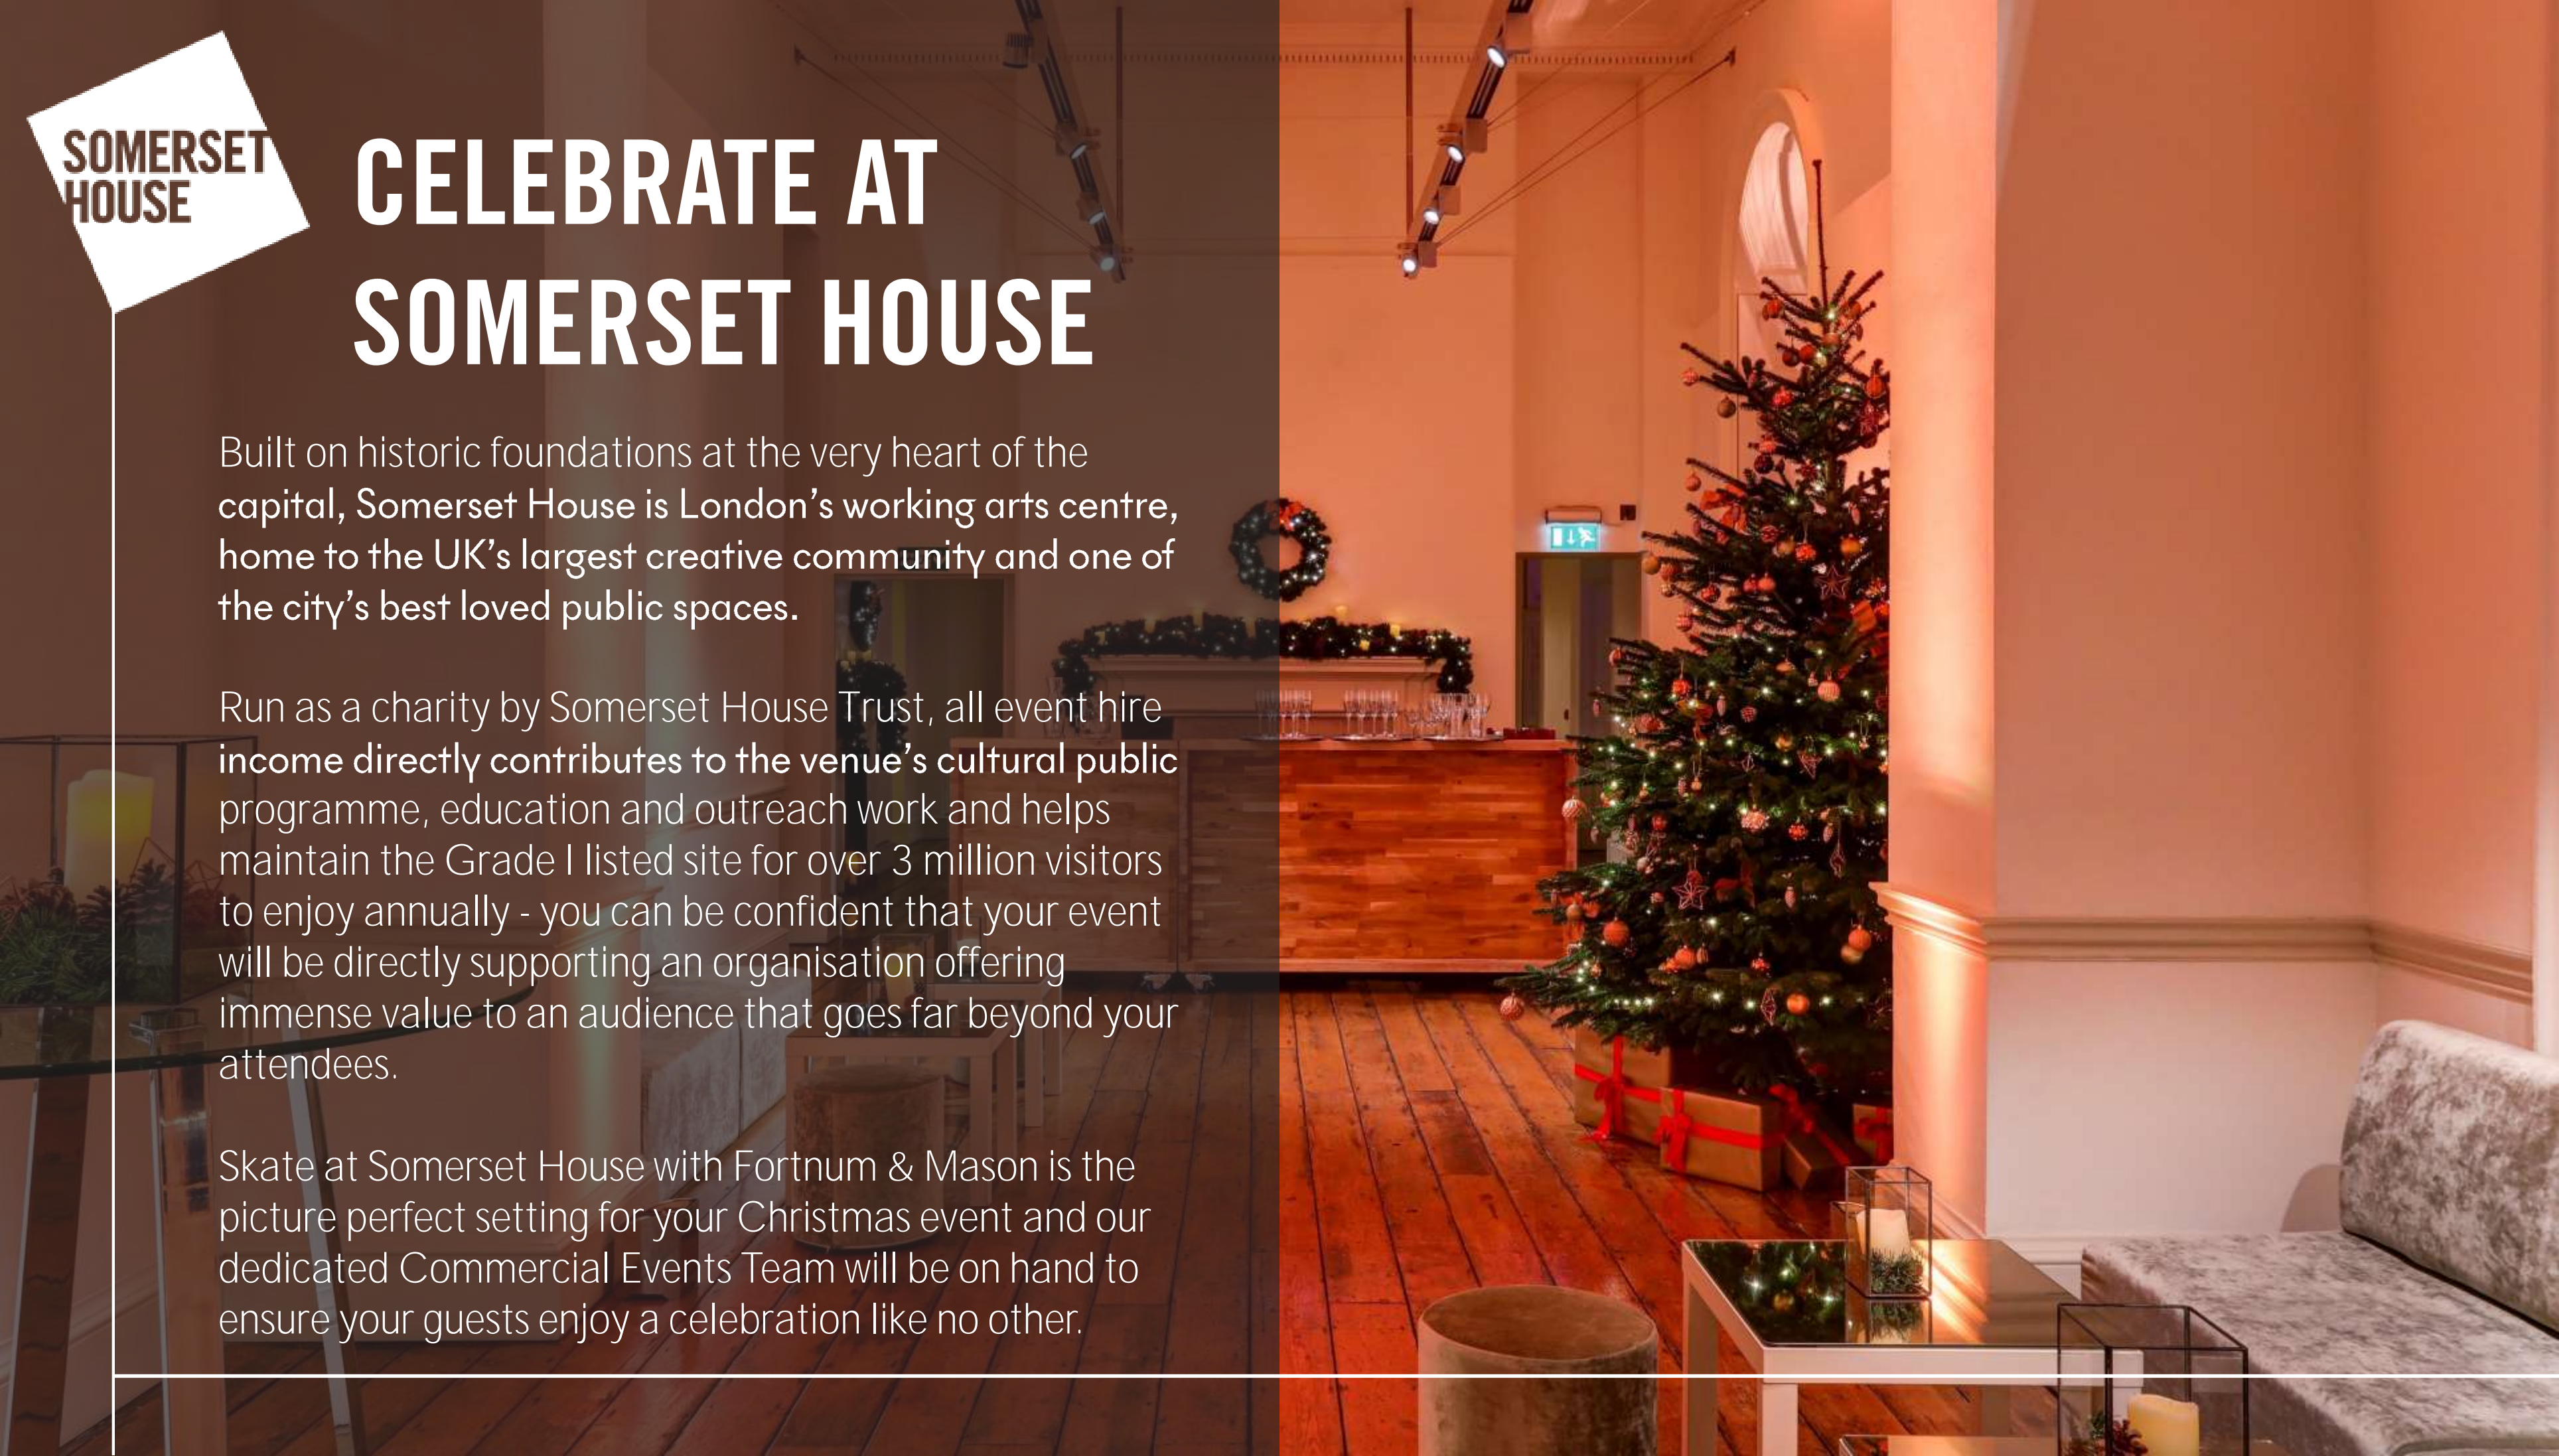

SOMERSET
HOUSE

CHRISTMAS AT SOMERSET HOUSE

Host your Christmas celebration at one of
London's most spectacular festive settings

SKATE LOUNGE

SKATE ENTRANCE

The logo for Somerset House, featuring the words "SOMERSET" and "HOUSE" stacked vertically in a bold, sans-serif font. The text is white and set against a dark, irregularly shaped background that resembles a stylized architectural element or a shadow.

Skate at Somerset House with Fortnum & Mason is the picture perfect setting for your Christmas event and our dedicated Commercial Events Team will be on hand to ensure your guests enjoy a celebration like no other.