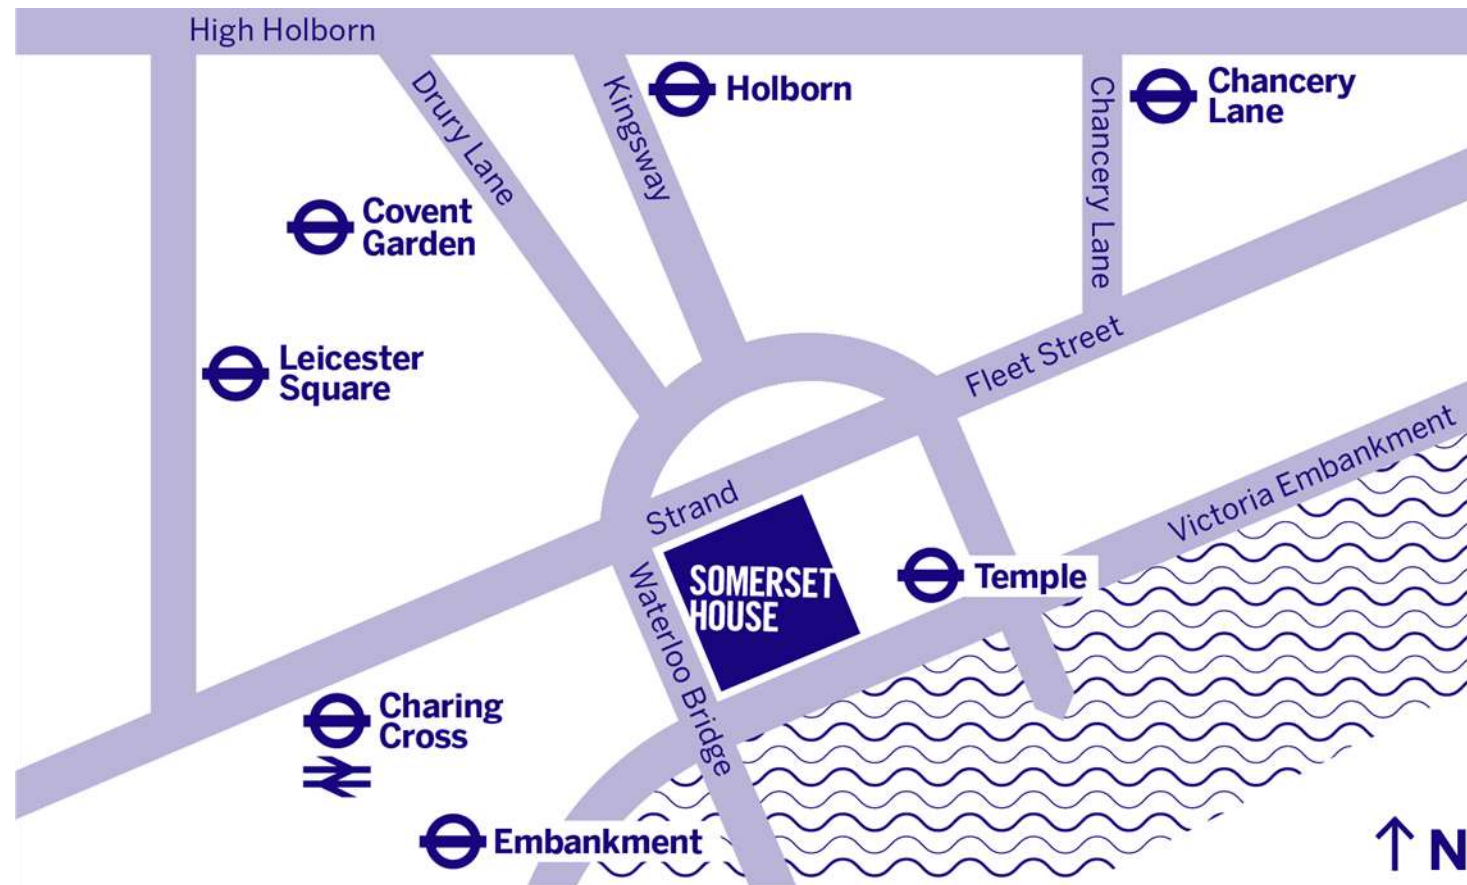

OUR LOCATION

events@somersethouse.org.uk
+44 (0)20 7845 4618
somersethouse.org.uk/venue-hire

How to find us
Somerset House
Strand, London WC2R 1LA

By London Underground

Nearest stations

Temple (Circle & District lines; 250m, 5 mins)
Covent Garden (Piccadilly line; 650m, 8 mins)
Charing Cross (Bakerloo & Northern lines; 700m, 10 mins)
Embankment (Circle & District lines; 700m, 10 mins)
Waterloo (Bakerloo, Waterloo & City, Jubilee & Northern lines; 800m, 11 mins)

By Rail

Nearest stations

Charing Cross (700m, 10 mins)
Blackfriars (1km, 13 mins)
Waterloo (1km, 13 mins)

By Bus

Buses 1, 4, 6, 9, 11, 13, 15, 23, 26, 59, 68, 76, 87, 91, 139,
168, 171, 172, 176, 188, 243, 341, 521, RV1 and X68
all pass along the Strand and/or Aldwych, stopping within 100-200 metres of
Somerset House

By River

River bus services RB1, RB2 and RB6 all stop at Embankment Pier, roughly 600
metres from Somerset House